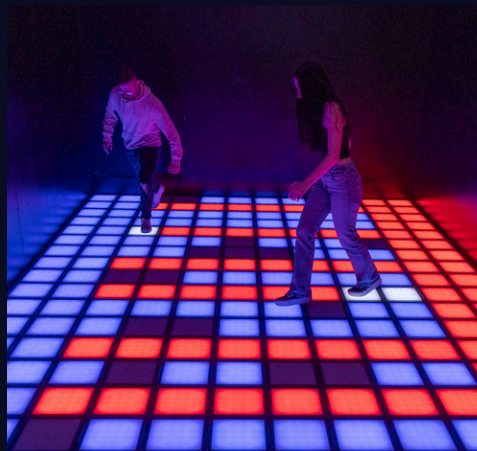

PRICE

GROUPS UP TO 4 PEOPLE

35 PLN / PERSON

MON - FRI FROM 3 PM

30 PLN / PERSON

MON - FRI UNTIL 3 PM

25 PLN / PERSON

GROUPS OF MORE THAN 4 PEOPLE

30 PLN / PERSON

MON - FRI FROM 3 PM

25 PLN / PERSON

MON - FRI UNTIL 3 PM

20 PLN / PERSON

MULTI - A ROOM FOR SEVERAL PLAYERS FROM 2 TO 8

WOULD YOU LIKE TO ENTER THE WORLD OF DIGITAL REALITY? WE HAVE SOMETHING SPECIALLY FOR YOU! OUR INTERACTIVE MAT, AFTER BEING TURNED ON, TRANSFORMS INTO A MODERN GAME PLAYGROUND, WHERE THE EXISTING BOUNDARIES DISAPPEAR AND PLAYERS CAN FEEL LIKE A REAL GAME!

OFFER IS AVIALIABLE FROM 6.11.2024 TO 20.12.2024

PIXELPLANET.PL

NON-SLIP SOCKS 10 PLN PER PERSON