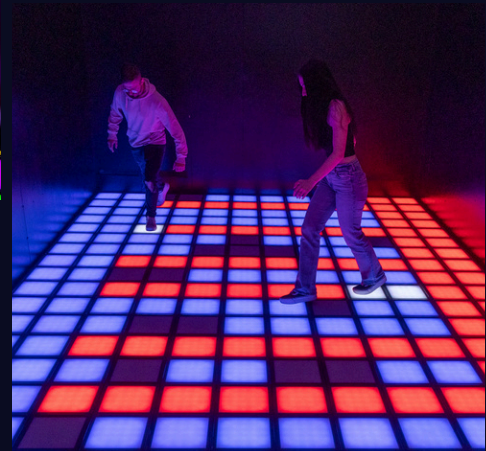

PRICE

GROUPS UP TO 4 PEOPLE

35 PLN / PERSON

MON - FRI FROM 3 PM

30 PLN / PERSON

MON - FRI UNTIL 3 PM

25 PLN / PERSON

GROUPS OF MORE THAN 4 PEOPLE

30 PLN / PERSON

MON - FRI FROM 3 PM

25 PLN / PERSON

MON - FRI UNTIL 3 PM

20 PLN / PERSON

MULTI - A ROOM FOR SEVERAL PLAYERS FROM 2 TO 8

WOULD YOU LIKE TO ENTER THE WORLD OF DIGITAL REALITY? WE HAVE SOMETHING SPECIALLY FOR YOU! OUR INTERACTIVE MAT, AFTER BEING TURNED ON, TRANSFORMS INTO A MODERN GAME PLAYGROUND, WHERE THE EXISTING BOUNDARIES DISAPPEAR AND PLAYERS CAN FEEL LIKE A REAL GAME!

OFFER IS AVIALIBLE FROM 6.11.2024 TO 30.01.2025

PIXELPLANET.PL

NON-SLIP SOCKS 10 PLN PER PERSON